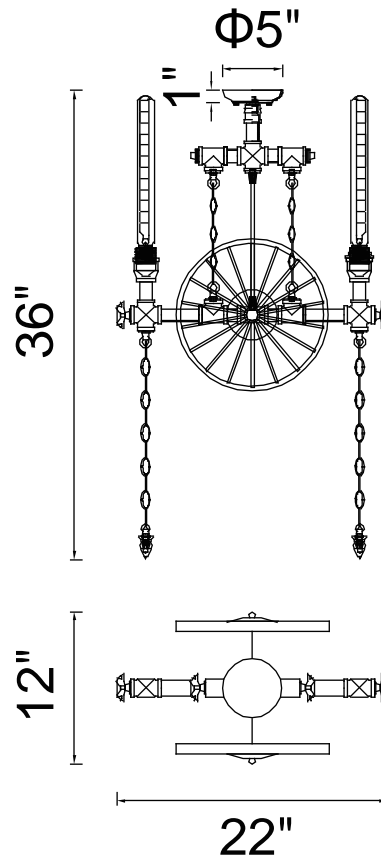

PROJECT: _____

FIXTURE TYPE: _____

LOCATION: _____

CONTACT/PHONE: _____

Item	9694P22-2-187
Collection	RIO
Finish	Gray
Glass	-----
Crystal	-----
Input	120V AC,60HZ,AC

Shade	-----
Length/Dia.	22"
Width/Ext.	12"
Height	36"
Maximum	-----
Lumens	-----

Light Source	E26
Bulb Info.	2x60W
Included	-----
Dimmable	Yes
Color	-----
Weight	