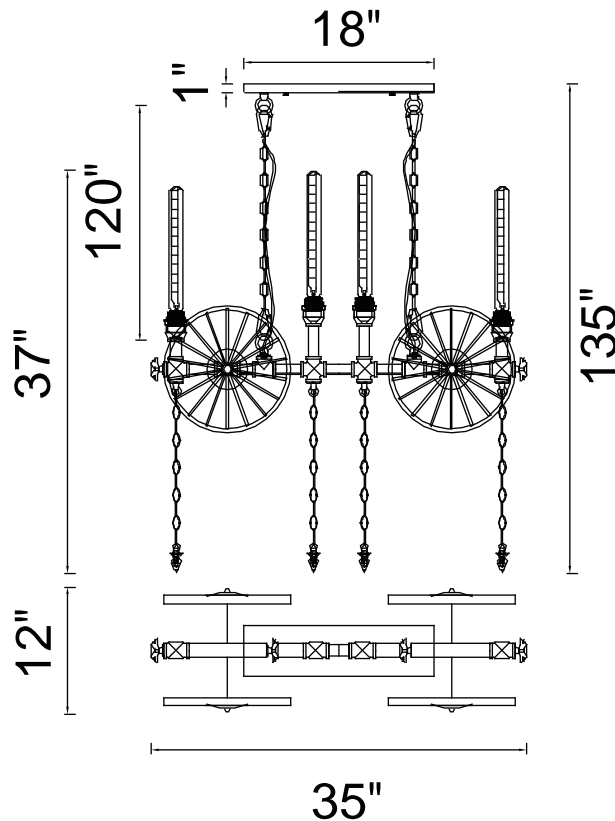

PROJECT: \_\_\_\_\_

FIXTURE TYPE: \_\_\_\_\_

LOCATION: \_\_\_\_\_

CONTACT/PHONE: \_\_\_\_\_

Item	9694P35-4-187
Collection	RIO
Finish	Gray
Glass	-----
Crystal	-----
Input	120V AC,60HZ,AC

Shade	-----
Length/Dia.	35"
Width/Ext.	12"
Height	37"
Maximum	135"
Lumens	-----

Light Source	E26
Bulb Info.	4x60W
Included	-----
Dimmable	Yes
Color	-----
Weight	