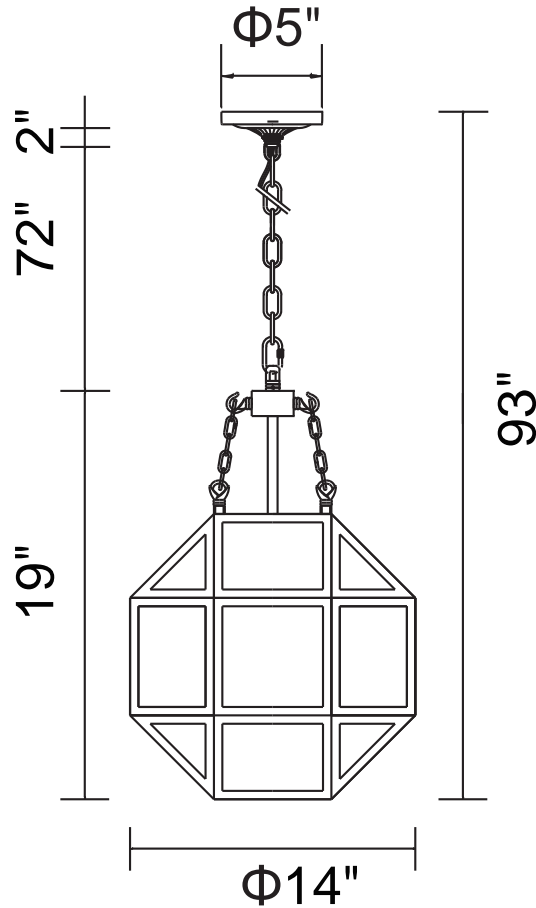

PROJECT: _____

FIXTURE TYPE: _____

LOCATION: _____

CONTACT/PHONE: _____

Item	9695P14-3-186
Collection	DVINA
Finish	Rust
Glass	Rust
Crystal	-----
Input	120V AC,60HZ,AC

Shade	-----
Length/Dia.	14"
Width/Ext.	-----
Height	19"
Maximum	93"
Lumens	-----

Light Source	E12
Bulb Info.	3x60W
Included	-----
Dimmable	Yes
Color	-----
Weight	