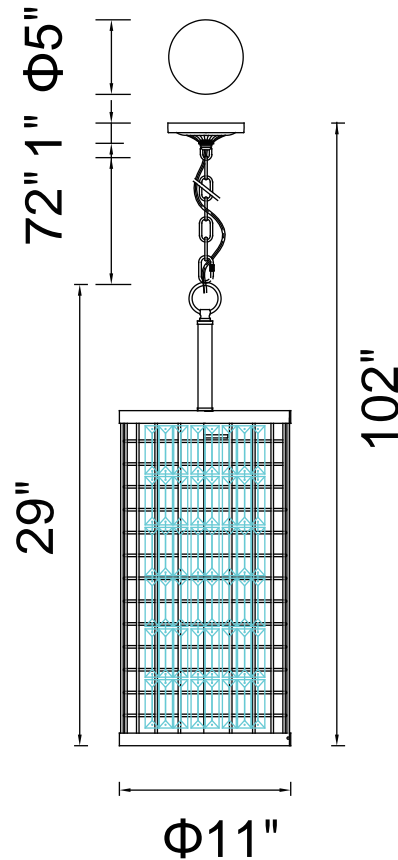

PROJECT: _____

FIXTURE TYPE: _____

LOCATION: _____

CONTACT/PHONE: _____

Item	9697P11-4-192
Collection	MEGHNA
Finish	Brown
Glass	-----
Crystal	Clear
Input	120V AC,60HZ,AC

Shade	-----
Length/Dia.	11"
Width/Ext.	-----
Height	29"
Maximum	-----
Lumens	-----

Light Source	E12
Bulb Info.	4x60W
Included	-----
Dimmable	Yes
Color	-----
Weight	