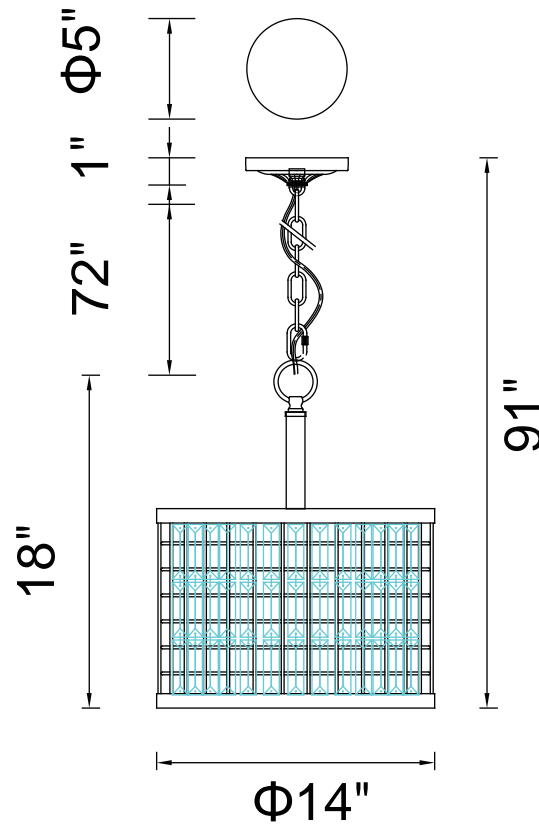

PROJECT: \_\_\_\_\_

FIXTURE TYPE: \_\_\_\_\_

LOCATION: \_\_\_\_\_

CONTACT/PHONE: \_\_\_\_\_

Item	9697P14-4-192
Collection	MEGHNA
Finish	Brown
Glass	-----
Crystal	Clear
Input	120V AC,60HZ,AC

Shade	-----
Length/Dia.	14"
Width/Ext.	-----
Height	18"
Maximum	-----
Lumens	-----

Light Source	E12
Bulb Info.	4x60W
Included	-----
Dimmable	Yes
Color	-----
Weight	-----