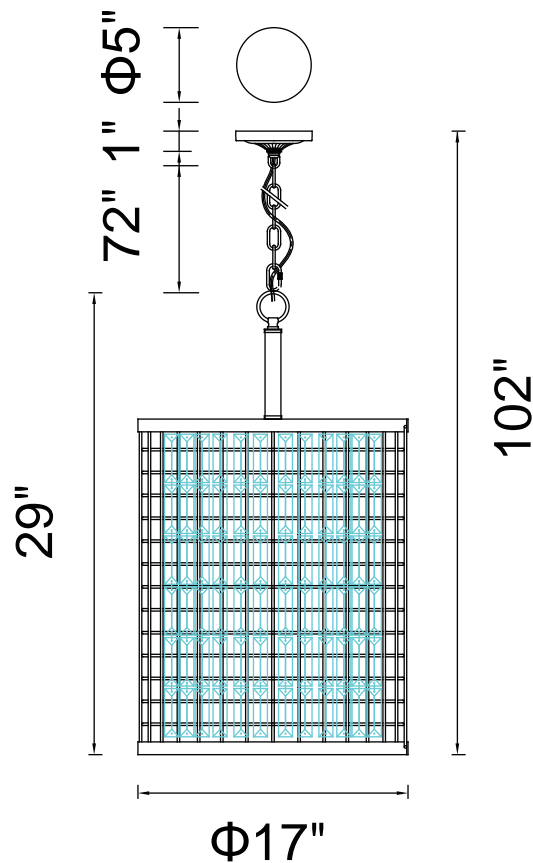

PROJECT: \_\_\_\_\_

FIXTURE TYPE: \_\_\_\_\_

LOCATION: \_\_\_\_\_

CONTACT/PHONE: \_\_\_\_\_

Item	9697P17-6-192
Collection	MEGHNA
Finish	Brown
Glass	-----
Crystal	Clear
Input	120V AC,60HZ,AC

Shade	-----
Length/Dia.	17"
Width/Ext.	-----
Height	29"
Maximum	-----
Lumens	-----

Light Source	E12
Bulb Info.	6x60W
Included	-----
Dimmable	Yes
Color	-----
Weight	