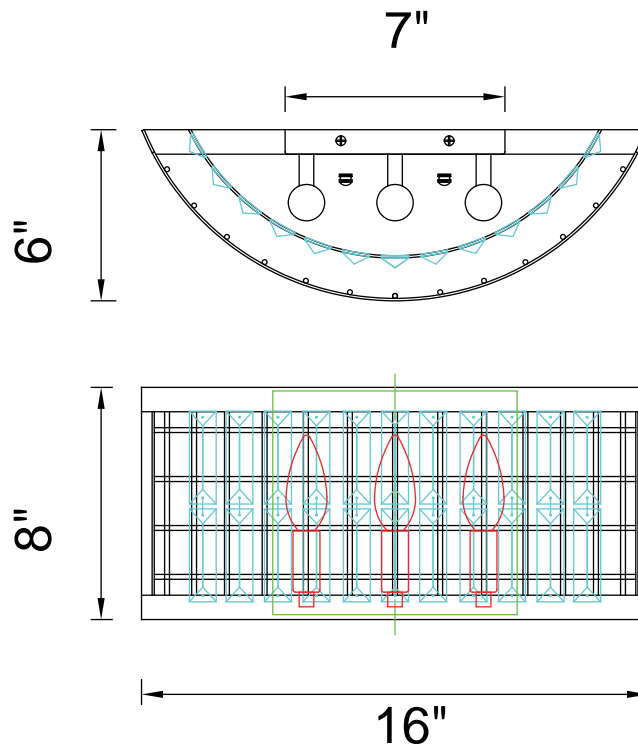

PROJECT: _____

FIXTURE TYPE: _____

LOCATION: _____

CONTACT/PHONE: _____

Item	9697W16-3-192
Collection	MEGHNA
Finish	Brown
Glass	-----
Crystal	Clear
Input	120V AC,60HZ,AC

Shade	-----
Length/Dia.	16"
Width/Ext.	6"
Height	8"
Maximum	-----
Lumens	-----

Light Source	E12
Bulb Info.	3x60W
Included	-----
Dimmable	Yes
Color	-----
Weight	