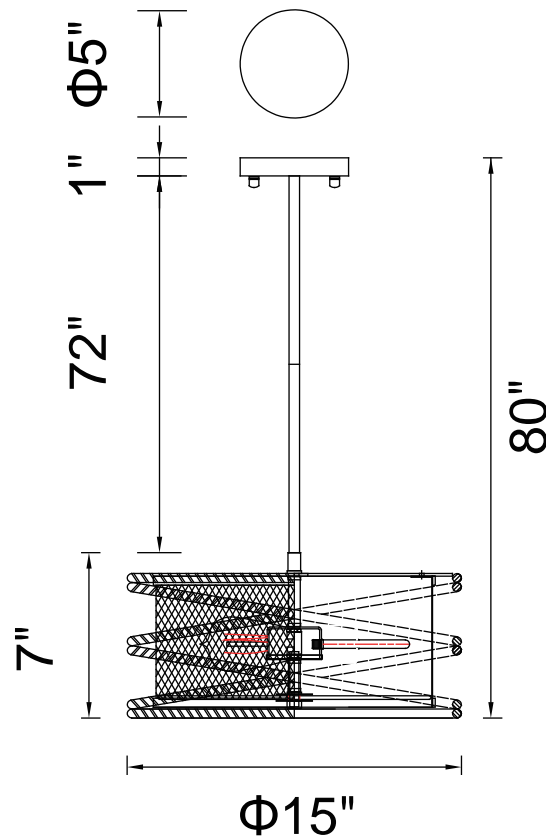

PROJECT: \_\_\_\_\_

FIXTURE TYPE: \_\_\_\_\_

LOCATION: \_\_\_\_\_

CONTACT/PHONE: \_\_\_\_\_

Item	9700P15-2-197
Collection	DARYA
Finish	Brown
Glass	-----
Crystal	Clear
Input	120V AC,60HZ,AC

Shade	-----
Length/Dia.	15"
Width/Ext.	-----
Height	7"
Maximum	-----
Lumens	-----

Light Source	E26
Bulb Info.	2x60W
Included	-----
Dimmable	Yes
Color	-----
Weight	