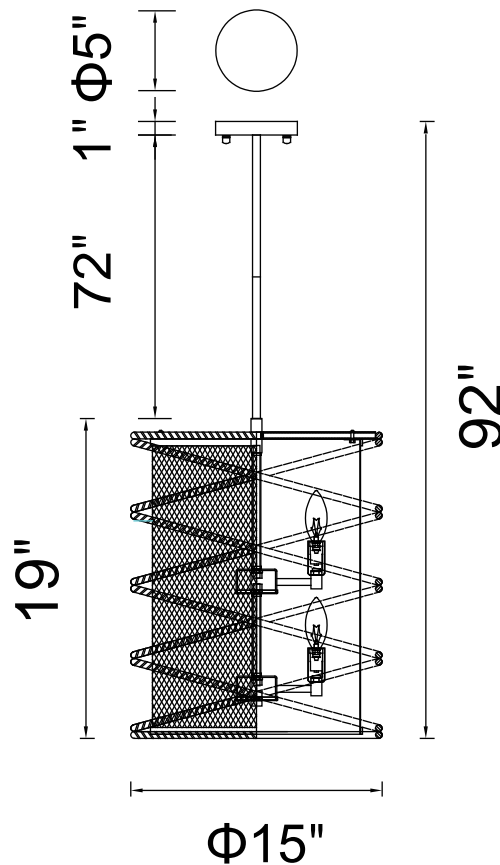

PROJECT: _____

FIXTURE TYPE: _____

LOCATION: _____

CONTACT/PHONE: _____

Item	9700P15-6-197
Collection	DARYA
Finish	Brown
Glass	-----
Crystal	Clear
Input	120V AC,60HZ,AC

Shade	-----
Length/Dia.	15"
Width/Ext.	-----
Height	19"
Maximum	-----
Lumens	-----

Light Source	E12
Bulb Info.	6x60W
Included	-----
Dimmable	Yes
Color	-----
Weight	