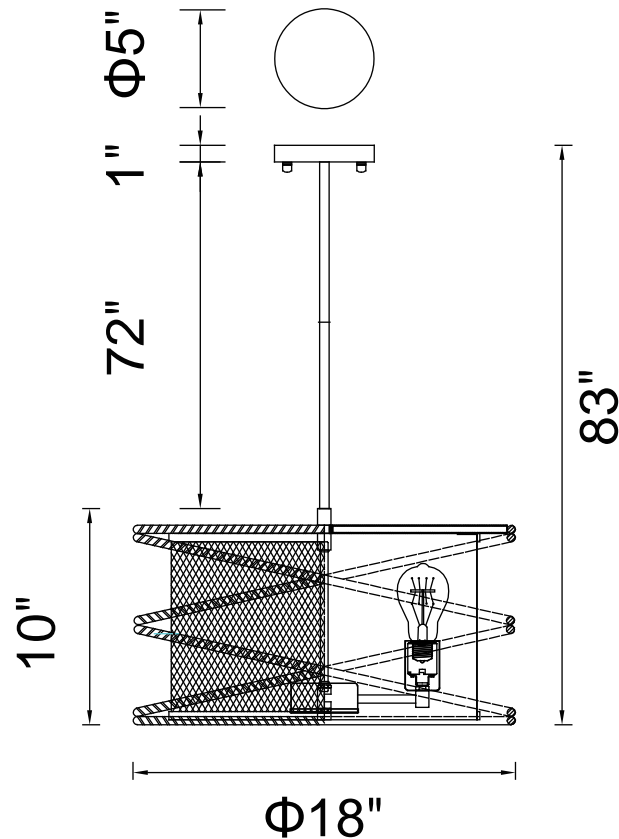

PROJECT: _____

FIXTURE TYPE: _____

LOCATION: _____

CONTACT/PHONE: _____

Item	9700P18-3-197
Collection	DARYA
Finish	Brown
Glass	-----
Crystal	Clear
Input	120V AC,60HZ,AC

Shade	-----
Length/Dia.	18"
Width/Ext.	-----
Height	10"
Maximum	-----
Lumens	-----

Light Source	E26
Bulb Info.	3x60W
Included	-----
Dimmable	Yes
Color	-----
Weight	