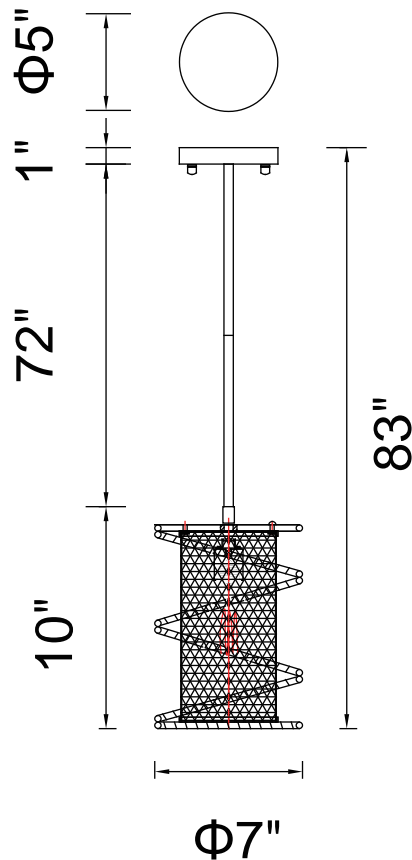

PROJECT: _____

FIXTURE TYPE: _____

LOCATION: _____

CONTACT/PHONE: _____

Item	9700P7-1-197
Collection	DARYA
Finish	Brown
Glass	-----
Crystal	-----
Input	120V AC,60HZ,AC

Shade	-----
Length/Dia.	7"
Width/Ext.	-----
Height	10"
Maximum	-----
Lumens	-----

Light Source	E26
Bulb Info.	1x60W
Included	-----
Dimmable	Yes
Color	-----
Weight	