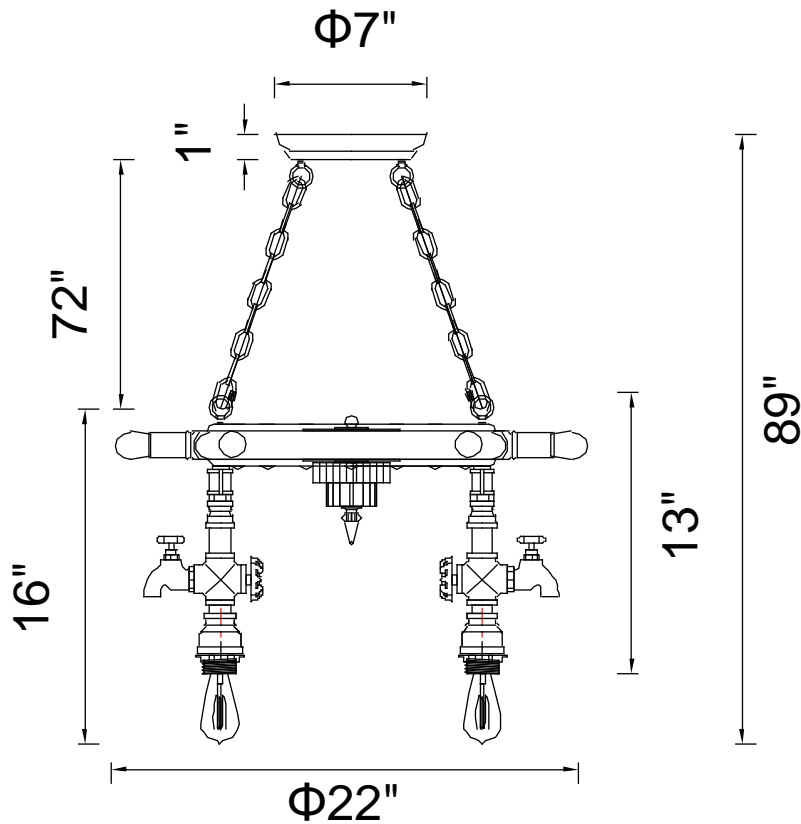

PROJECT: _____

FIXTURE TYPE: _____

LOCATION: _____

CONTACT/PHONE: _____

Item	9718P22-3-210-A
Collection	MAYesR
Finish	Speckled Copper
Glass	-----
Crystal	-----
Input	120V AC,60HZ,AC

Shade	-----
Length/Dia.	22"
Width/Ext.	13"
Height	16"
Maximum	89"
Lumens	-----

Light Source	E26
Bulb Info.	3x60W
Included	-----
Dimmable	Yes
Color	-----
Weight	