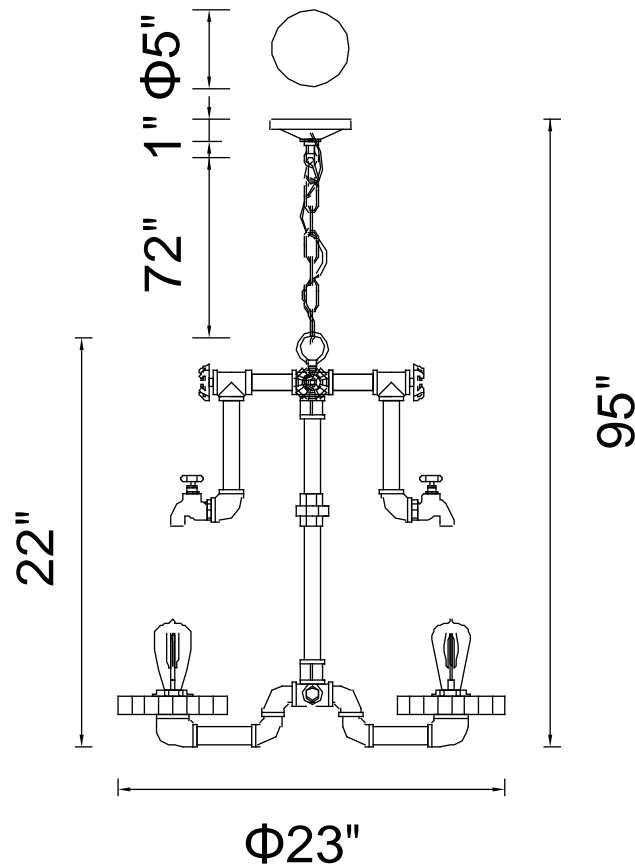

PROJECT: \_\_\_\_\_

FIXTURE TYPE: \_\_\_\_\_

LOCATION: \_\_\_\_\_

CONTACT/PHONE: \_\_\_\_\_

Item	9724P23-4-210
Collection	SOTO
Finish	Speckled Copper
Glass	-----
Crystal	-----
Input	120V AC,60HZ,AC

Shade	-----
Length/Dia.	23"
Width/Ext.	-----
Height	22"
Maximum	95"
Lumens	-----

Light Source	E26
Bulb Info.	4x60W
Included	-----
Dimmable	Yes
Color	-----
Weight	