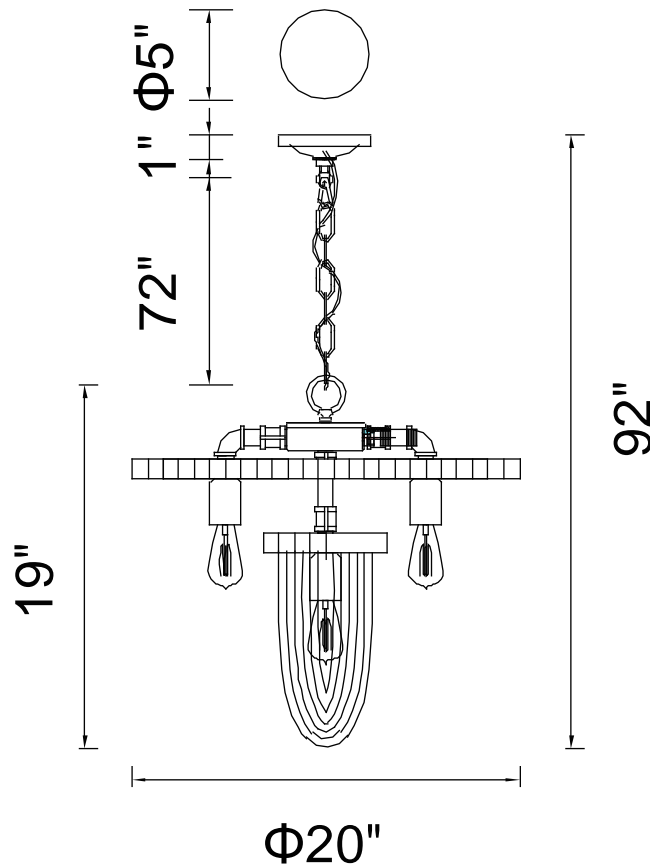

PROJECT: _____

FIXTURE TYPE: _____

LOCATION: _____

CONTACT/PHONE: _____

Item	9726P20-4-187
Collection	UNION
Finish	Gray
Glass	-----
Crystal	-----
Input	120V AC,60HZ,AC

Shade	-----
Length/Dia.	20"
Width/Ext.	-----
Height	19"
Maximum	92"
Lumens	-----

Light Source	E26
Bulb Info.	4x60W
Included	-----
Dimmable	Yes
Color	-----
Weight	