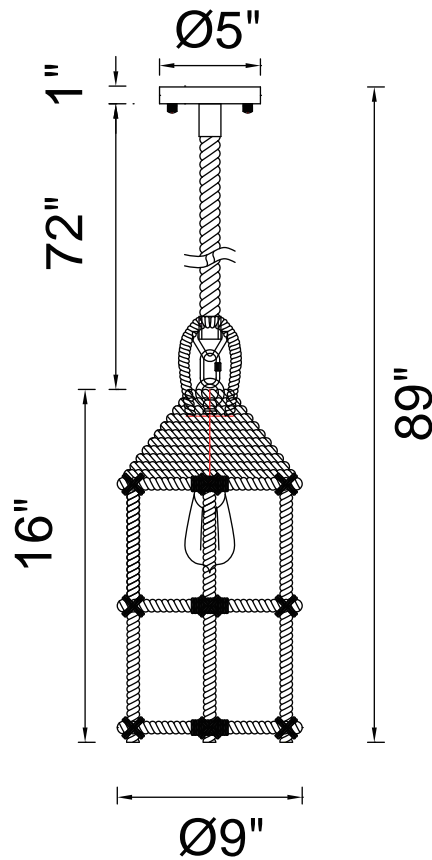

PROJECT: _____

FIXTURE TYPE: _____

LOCATION: _____

CONTACT/PHONE: _____

Item	9729P9-1-101
Collection	PADMA
Finish	Black
Glass	-----
Crystal	-----
Input	120V AC,60HZ,AC

Shade	-----
Length/Dia.	9"
Width/Ext.	-----
Height	16"
Maximum	89"
Lumens	-----

Light Source	E26
Bulb Info.	1x60W
Included	-----
Dimmable	Yes
Color	-----
Weight	