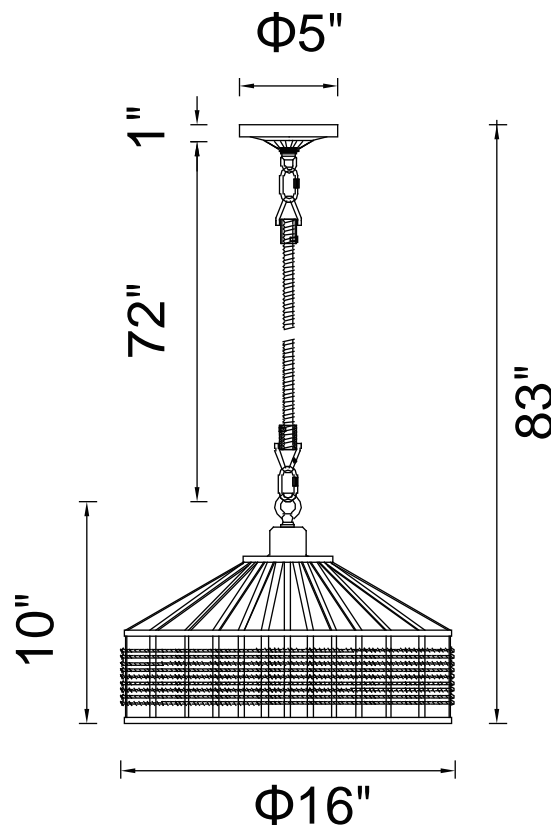

PROJECT: \_\_\_\_\_

FIXTURE TYPE: \_\_\_\_\_

LOCATION: \_\_\_\_\_

CONTACT/PHONE: \_\_\_\_\_

Item	9731P16-1-101
Collection	PADMA
Finish	Black
Glass	-----
Crystal	-----
Input	120V AC,60HZ,AC

Shade	-----
Length/Dia.	16"
Width/Ext.	-----
Height	10"
Maximum	83"
Lumens	-----

Light Source	E26
Bulb Info.	1x60W
Included	-----
Dimmable	Yes
Color	-----
Weight	