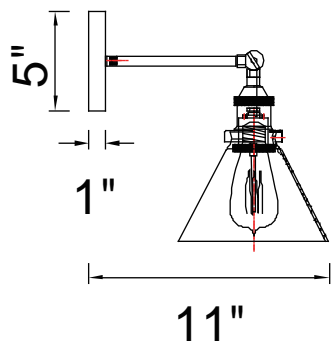

PROJECT: _____
 FIXTURE TYPE: _____
 LOCATION: _____
 CONTACT/PHONE: _____

Item	9735W24-3-101
Collection	EUSTIS
Finish	Black+Gold Brass
Glass	Clear
Crystal	-----
Input	120V AC,60HZ,AC

Shade	-----
Length/Dia.	24"
Width/Ext.	11"
Height	11"
Maximum	-----
Lumens	-----

Light Source	E26
Bulb Info.	3x60W
Included	-----
Dimmable	Yes
Color	-----
Weight	