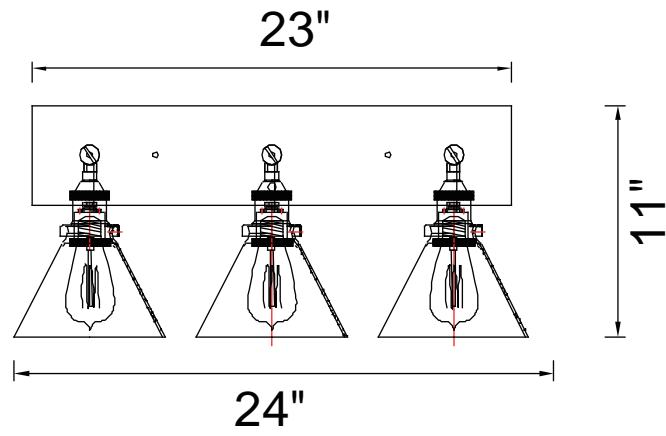

PROJECT: _____
 FIXTURE TYPE: _____
 LOCATION: _____
 CONTACT/PHONE: _____

Item	9735W24-3-101
Collection	EUSTIS
Finish	Black+Gold Brass
Glass	Clear
Crystal	-----
Input	120V AC,60HZ,AC

Shade	-----
Length/Dia.	24"
Width/Ext.	11"
Height	11"
Maximum	-----
Lumens	-----

Light Source	E26
Bulb Info.	3x60W
Included	-----
Dimmable	Yes
Color	-----
Weight	