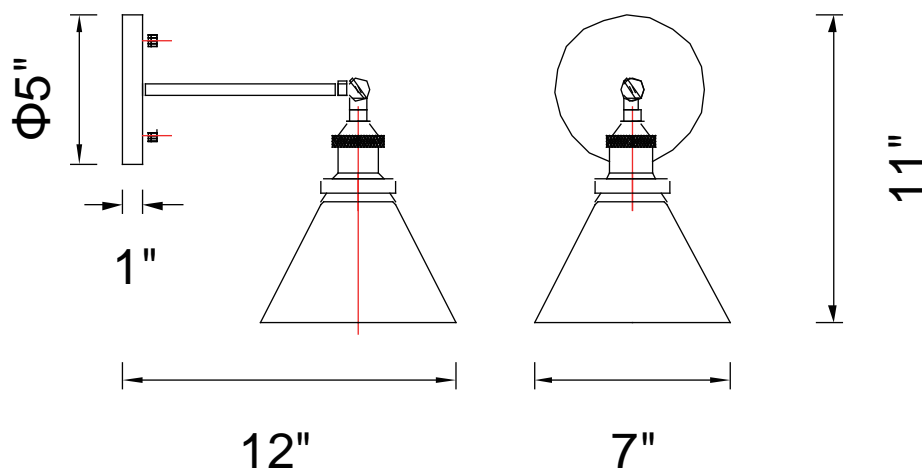

PROJECT: \_\_\_\_\_

FIXTURE TYPE: \_\_\_\_\_

LOCATION: \_\_\_\_\_

CONTACT/PHONE: \_\_\_\_\_

Item	9735W7-1-101
Collection	EUSTIS
Finish	Black+Gold Brass
Glass	Clear
Crystal	-----
Input	120V AC,60HZ,AC

Shade	-----
Length/Dia.	12"
Width/Ext.	7"
Height	11"
Maximum	-----
Lumens	-----

Light Source	E26
Bulb Info.	1x60W
Included	-----
Dimmable	Yes
Color	-----
Weight	