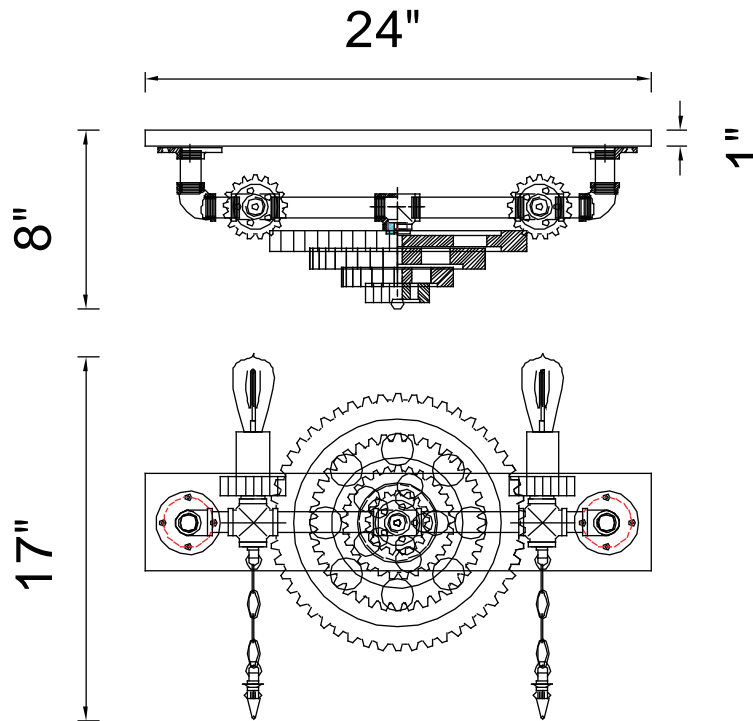

PROJECT: _____

FIXTURE TYPE: _____

LOCATION: _____

CONTACT/PHONE: _____

Item	9737W24-2-187
Collection	SOTO
Finish	Gray
Glass	-----
Crystal	-----
Input	120V AC,60HZ,AC

Shade	-----
Length/Dia.	24"
Width/Ext.	8"
Height	17"
Maximum	-----
Lumens	-----

Light Source	E26
Bulb Info.	2x60W
Included	-----
Dimmable	Yes
Color	-----
Weight	