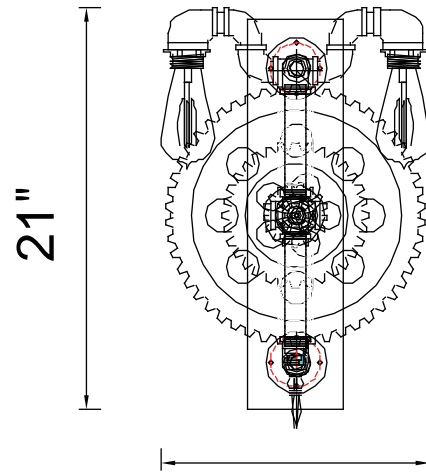

PROJECT: \_\_\_\_\_

FIXTURE TYPE: \_\_\_\_\_

LOCATION: \_\_\_\_\_

CONTACT/PHONE: \_\_\_\_\_

Item	9738W13-2-187
Collection	SOTO
Finish	Gray
Glass	-----
Crystal	-----
Input	120V AC,60HZ,AC

Shade	-----
Length/Dia.	13"
Width/Ext.	10"
Height	21"
Maximum	-----
Lumens	-----

Light Source	E26
Bulb Info.	2x60W
Included	-----
Dimmable	Yes
Color	-----
Weight	