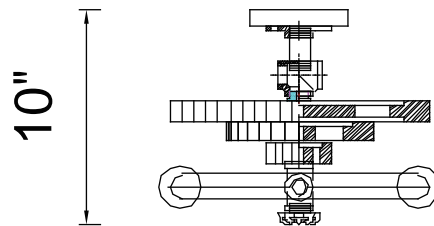

PROJECT: \_\_\_\_\_

FIXTURE TYPE: \_\_\_\_\_

LOCATION: \_\_\_\_\_

CONTACT/PHONE: \_\_\_\_\_

Item	9738W13-2-187
Collection	SOTO
Finish	Gray
Glass	-----
Crystal	-----
Input	120V AC,60HZ,AC

Shade	-----
Length/Dia.	13"
Width/Ext.	10"
Height	21"
Maximum	-----
Lumens	-----

Light Source	E26
Bulb Info.	2x60W
Included	-----
Dimmable	Yes
Color	-----
Weight	