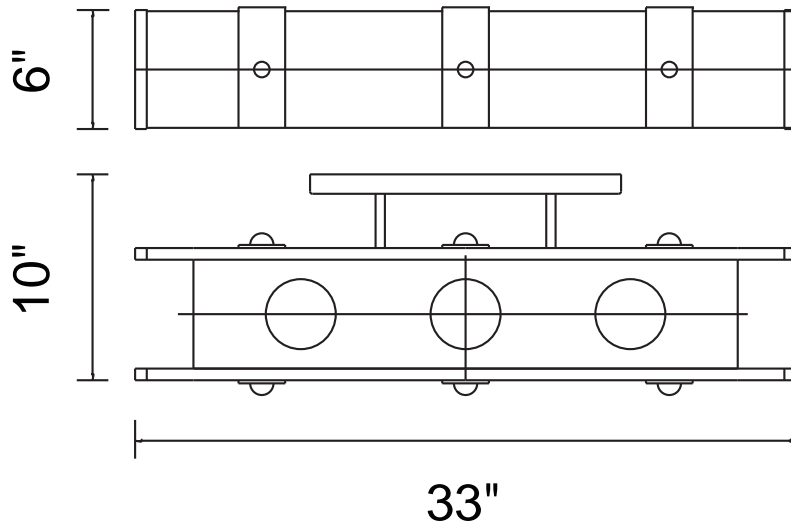

PROJECT: _____

FIXTURE TYPE: _____

LOCATION: _____

CONTACT/PHONE: _____

Item	9748W33-3-101
Collection	PAGO
Finish	Black
Glass	-----
Crystal	-----
Input	120V AC,60HZ,AC

Shade	-----
Length/Dia.	33"
Width/Ext.	10"
Height	6"
Maximum	6"
Lumens	936

Light Source	LED
Bulb Info.	3x7W AC COB
Included	-----
Dimmable	Yes
Color	3000K
Weight	