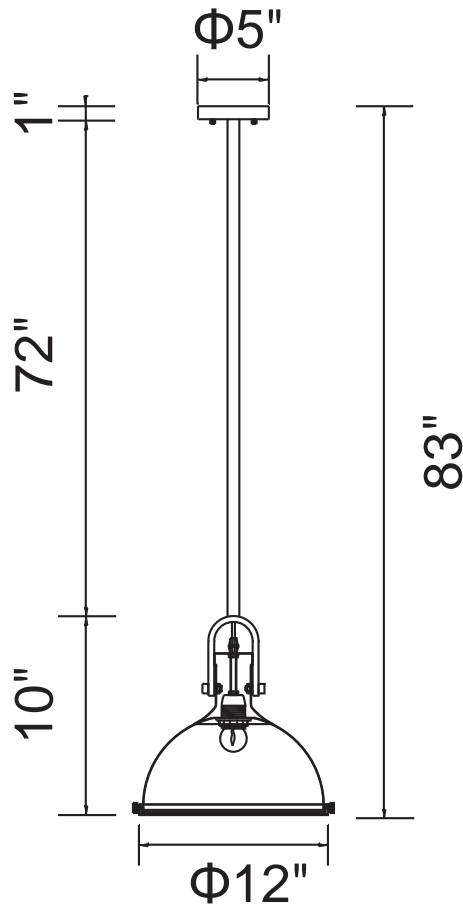

PROJECT: _____

FIXTURE TYPE: _____

LOCATION: _____

CONTACT/PHONE: _____

Item	9760P12-1-101
Collection	STRUM
Finish	Black
Glass	Clear
Crystal	-----
Input	120V AC,60HZ,AC

Shade	-----
Length/Dia.	12"
Width/Ext.	-----
Height	10"
Maximum	83"
Lumens	-----

Light Source	E26
Bulb Info.	1x60W
Included	-----
Dimmable	Yes
Color	-----
Weight	