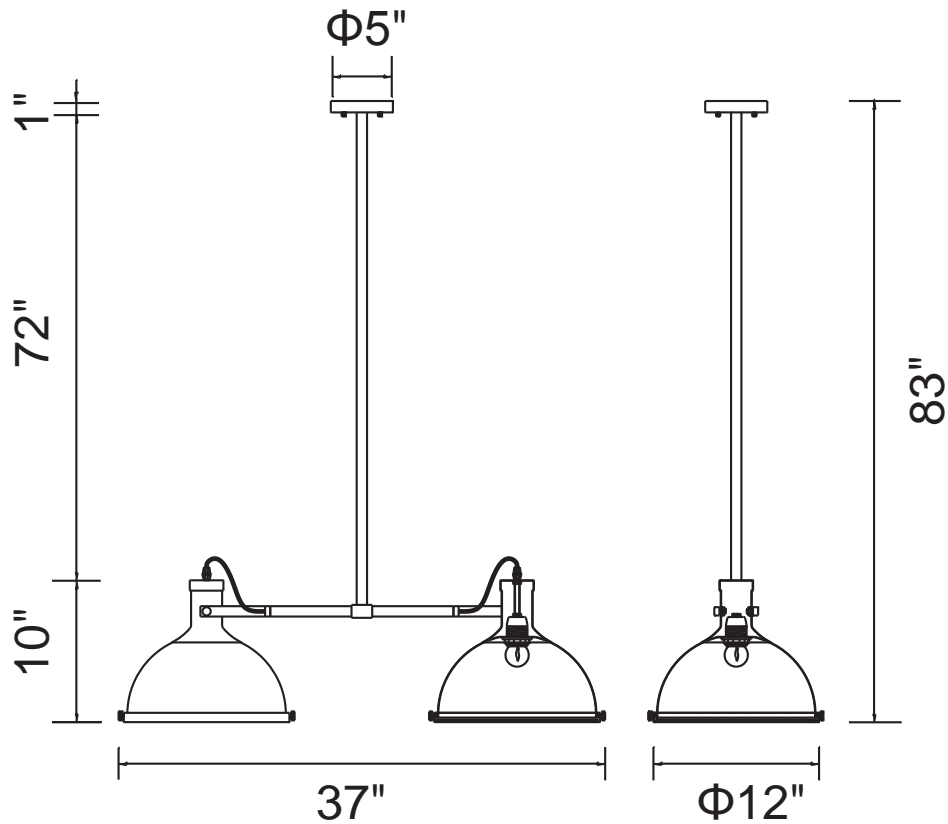

PROJECT: _____

FIXTURE TYPE: _____

LOCATION: _____

CONTACT/PHONE: _____

Item	9760P37-2-101
Collection	STRUM
Finish	Black
Glass	Clear
Crystal	-----
Input	120V AC,60HZ,AC

Shade	-----
Length/Dia.	37"
Width/Ext.	12"
Height	10"
Maximum	83"
Lumens	-----

Light Source	E26
Bulb Info.	2x60W
Included	-----
Dimmable	Yes
Color	-----
Weight	