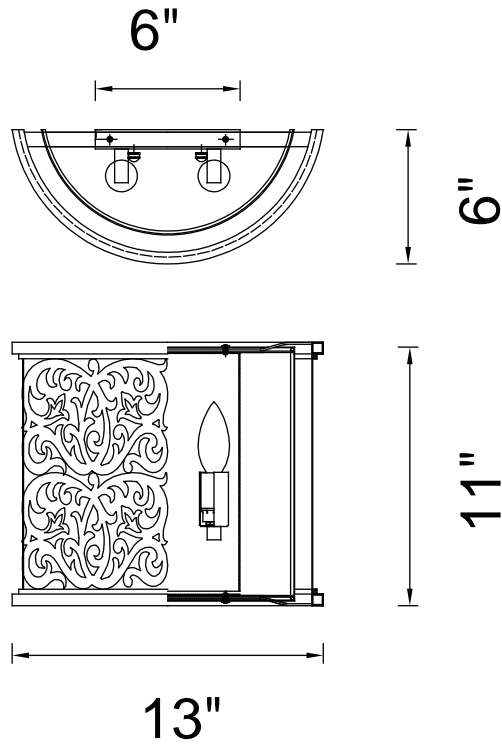

PROJECT: \_\_\_\_\_  
 FIXTURE TYPE: \_\_\_\_\_  
 LOCATION: \_\_\_\_\_  
 CONTACT/PHONE: \_\_\_\_\_

Item	9807W13-2-116
Collection	NICOLE
Finish	Brushed Chocolate
Glass	-----
Crystal	-----
Input	120V AC,60HZ,AC

Shade	-----
Length/Dia.	13"
Width/Ext.	-----
Height	11"
Maximum	-----
Lumens	-----

Light Source	E12
Bulb Info.	2x60W
Included	-----
Dimmable	Yes
Color	-----
Weight	