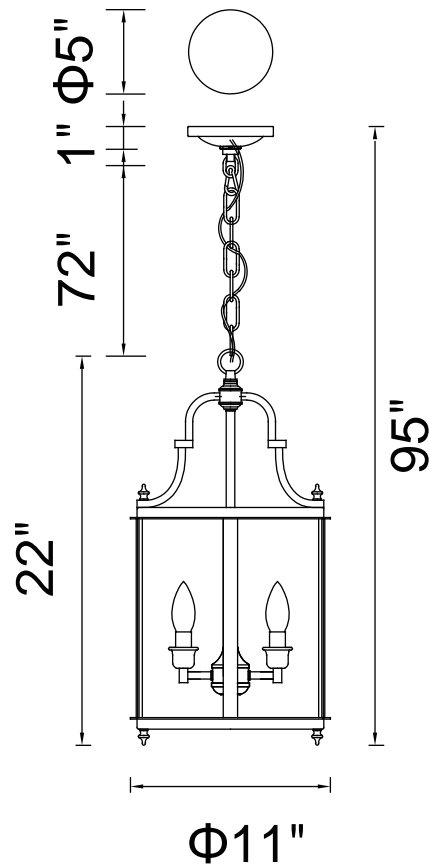

PROJECT: _____

FIXTURE TYPE: _____

LOCATION: _____

CONTACT/PHONE: _____

Item	9809P11-4-109
Collection	DESIRE
Finish	Oil Rubbed Bronze
Glass	Clear
Crystal	-----
Input	120V AC,60HZ,AC

Shade	-----
Length/Dia.	11"
Width/Ext.	-----
Height	22"
Maximum	95"
Lumens	-----

Light Source	E12
Bulb Info.	4x60W
Included	-----
Dimmable	Yes
Color	-----
Weight	