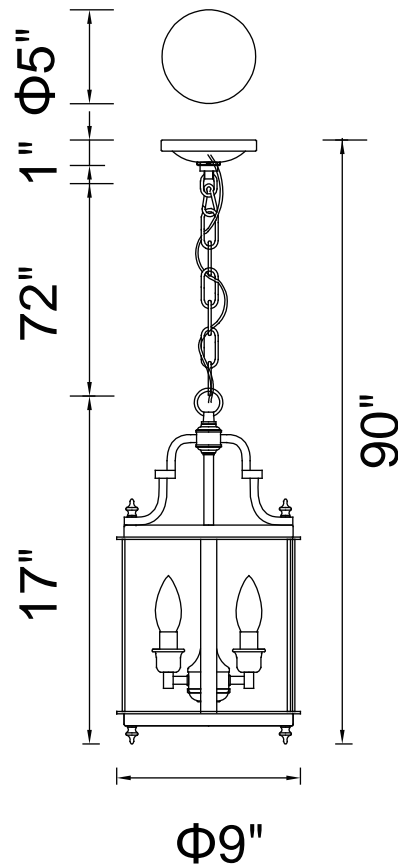

PROJECT: \_\_\_\_\_

FIXTURE TYPE: \_\_\_\_\_

LOCATION: \_\_\_\_\_

CONTACT/PHONE: \_\_\_\_\_

Item	9809P9-3-109
Collection	DESIRE
Finish	Oil Rubbed Bronze
Glass	Clear
Crystal	-----
Input	120V AC,60HZ,AC

Shade	-----
Length/Dia.	9"
Width/Ext.	-----
Height	17"
Maximum	90"
Lumens	-----

Light Source	E12
Bulb Info.	3x60W
Included	-----
Dimmable	Yes
Color	-----
Weight	