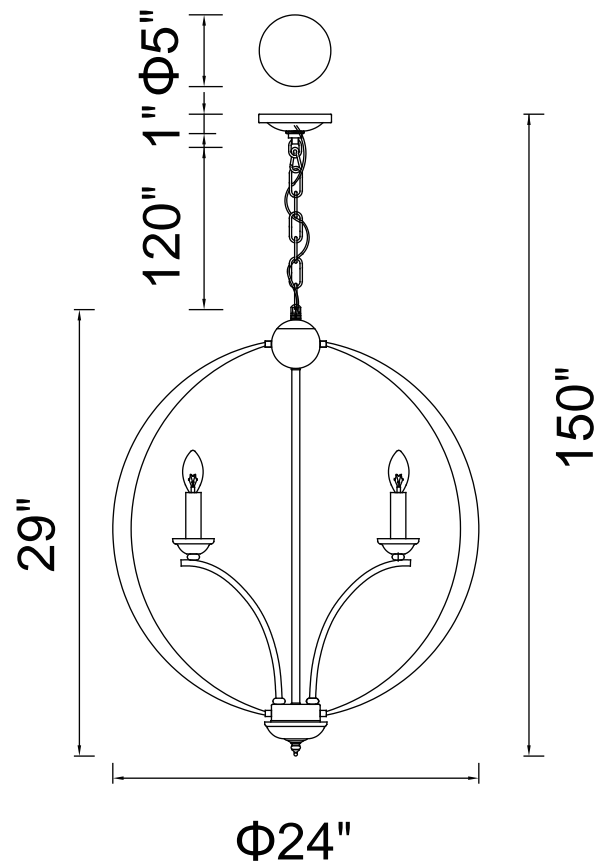

PROJECT: _____

FIXTURE TYPE: _____

LOCATION: _____

CONTACT/PHONE: _____

Item	9825P24-6-101
Collection	LONDON
Finish	Chrome
Glass	-----
Crystal	-----
Input	120V AC,60HZ,AC

Shade	-----
Length/Dia.	24"
Width/Ext.	-----
Height	29"
Maximum	150"
Lumens	-----

Light Source	E12
Bulb Info.	6x60W
Included	-----
Dimmable	Yes
Color	-----
Weight	