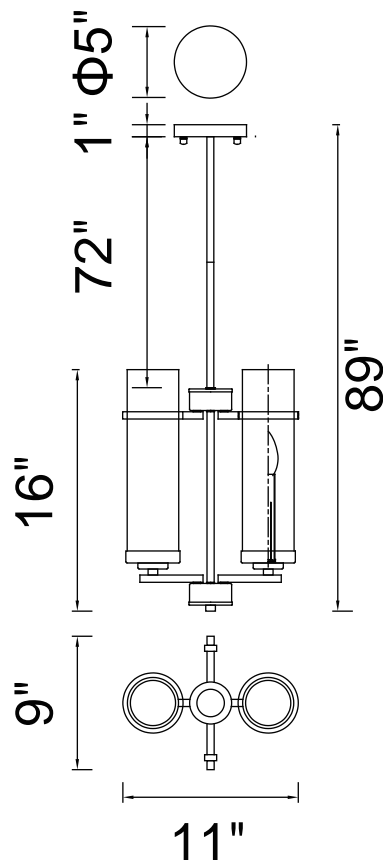

PROJECT: _____

FIXTURE TYPE: _____

LOCATION: _____

CONTACT/PHONE: _____

Item	9827P11-2-101
Collection	SIERRA
Finish	Black
Glass	Clear
Crystal	-----
Input	120V AC,60HZ,AC

Shade	-----
Length/Dia.	11"
Width/Ext.	9"
Height	16"
Maximum	89"
Lumens	-----

Light Source	E12
Bulb Info.	2x60W
Included	-----
Dimmable	Yes
Color	-----
Weight	