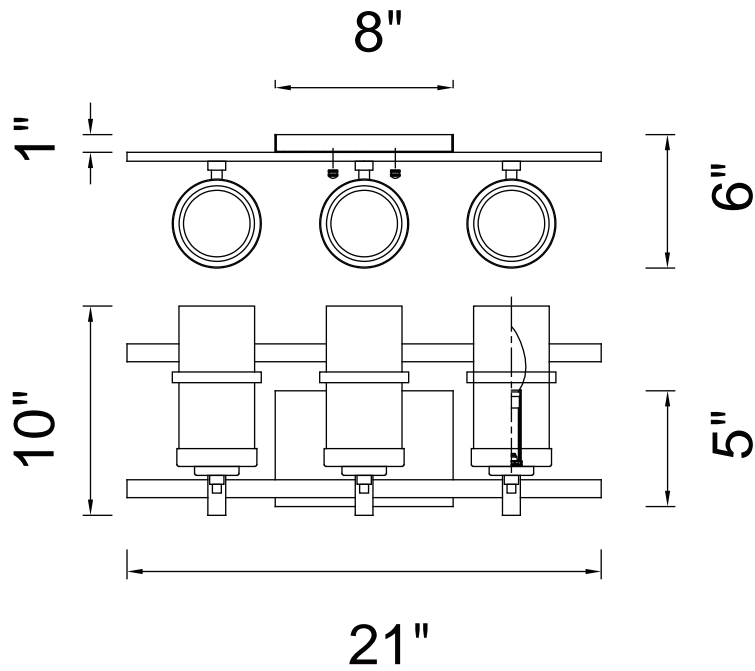

PROJECT: \_\_\_\_\_  
 FIXTURE TYPE: \_\_\_\_\_  
 LOCATION: \_\_\_\_\_  
 CONTACT/PHONE: \_\_\_\_\_

Item	9827W21-3-101
Collection	SIERRA
Finish	Black
Glass	Clear
Crystal	-----
Input	120V AC,60HZ,AC

Shade	-----
Length/Dia.	21"
Width/Ext.	6"
Height	10"
Maximum	-----
Lumens	-----

Light Source	E12
Bulb Info.	3x60W
Included	-----
Dimmable	Yes
Color	-----
Weight	