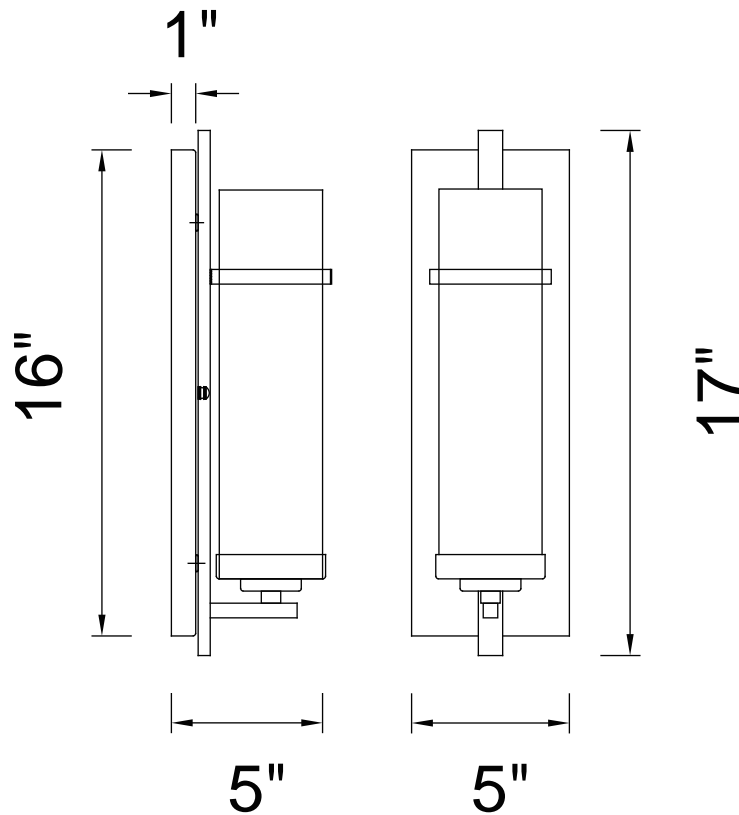

PROJECT: _____

FIXTURE TYPE: _____

LOCATION: _____

CONTACT/PHONE: _____

Item	9827W5-1-101
Collection	SIERRA
Finish	Black
Glass	Clear
Crystal	-----
Input	120V AC,60HZ,AC

Shade	-----
Length/Dia.	5"
Width/Ext.	5"
Height	17"
Maximum	-----
Lumens	-----

Light Source	E12
Bulb Info.	1x60W
Included	-----
Dimmable	Yes
Color	-----
Weight	