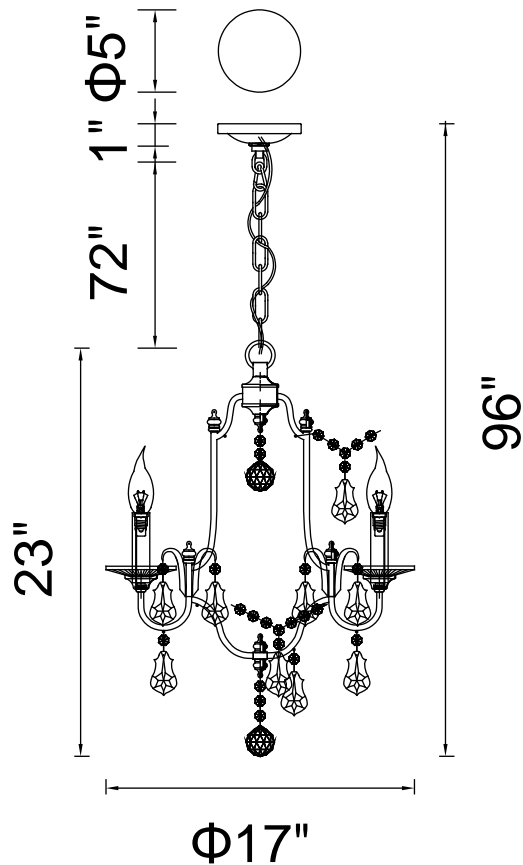

PROJECT: _____

FIXTURE TYPE: _____

LOCATION: _____

CONTACT/PHONE: _____

Item	9836P17-4-125
Collection	ELECTRA
Finish	Oxidized Bronze
Glass	-----
Crystal	-----
Input	120V AC,60HZ,AC

Shade	-----
Length/Dia.	17"
Width/Ext.	-----
Height	23"
Maximum	96"
Lumens	-----

Light Source	E12
Bulb Info.	4x60W
Included	-----
Dimmable	Yes
Color	-----
Weight	