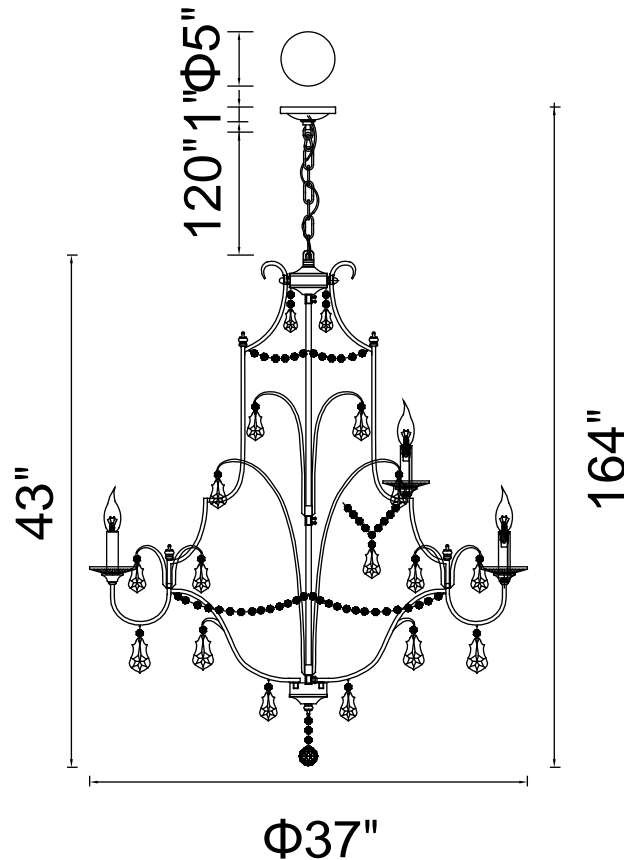

PROJECT: _____

FIXTURE TYPE: _____

LOCATION: _____

CONTACT/PHONE: _____

Item	9836P37-12-125
Collection	ELECTRA
Finish	Oxidized Bronze
Glass	-----
Crystal	-----
Input	120V AC,60HZ,AC

Shade	-----
Length/Dia.	37"
Width/Ext.	-----
Height	43"
Maximum	164"
Lumens	-----

Light Source	E12
Bulb Info.	12x60W
Included	-----
Dimmable	Yes
Color	-----
Weight	