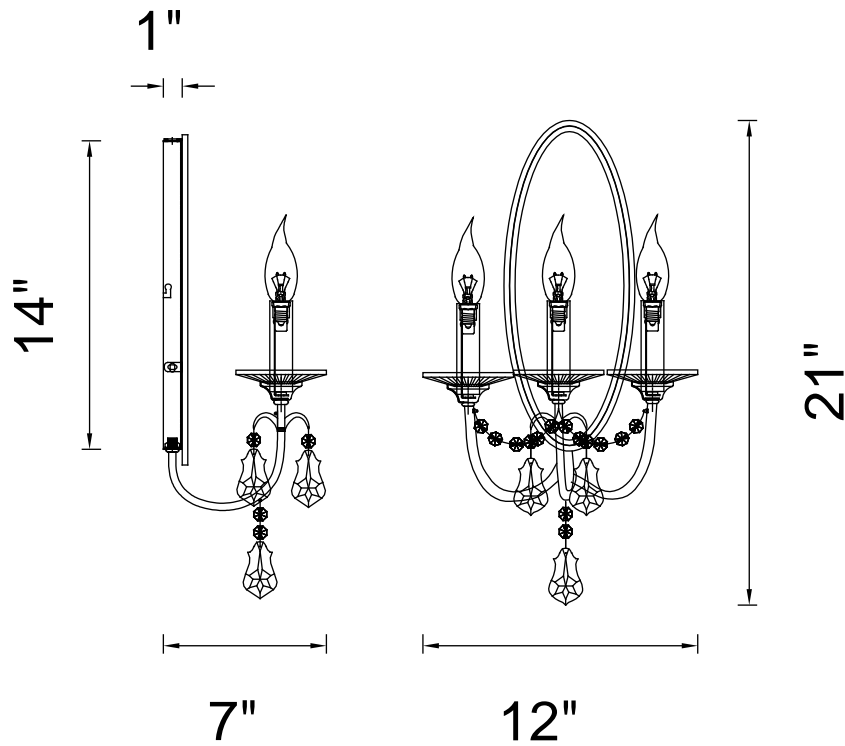

PROJECT: \_\_\_\_\_

FIXTURE TYPE: \_\_\_\_\_

LOCATION: \_\_\_\_\_

CONTACT/PHONE: \_\_\_\_\_

Item	9836W12-3-125
Collection	ELECTRA
Finish	Oxidized Bronze
Glass	-----
Crystal	-----
Input	120V AC,60HZ,AC

Shade	-----
Length/Dia.	12"
Width/Ext.	7"
Height	21"
Maximum	-----
Lumens	-----

Light Source	E12
Bulb Info.	3x60W
Included	-----
Dimmable	Yes
Color	-----
Weight	