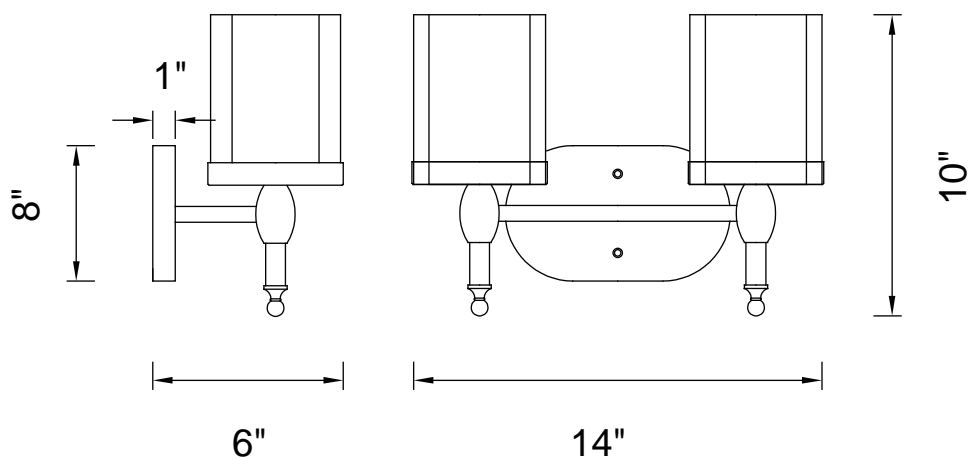

PROJECT: \_\_\_\_\_

FIXTURE TYPE: \_\_\_\_\_

LOCATION: \_\_\_\_\_

CONTACT/PHONE: \_\_\_\_\_

Item	9851W14-2-601
Collection	MAYBELLE
Finish	Chrome
Glass	Clear
Crystal	-----
Input	120V AC,60HZ,AC

Shade	-----
Length/Dia.	14"
Width/Ext.	6"
Height	10"
Maximum	-----
Lumens	-----

Light Source	E26
Bulb Info.	2x60W
Included	-----
Dimmable	Yes
Color	-----
Weight	