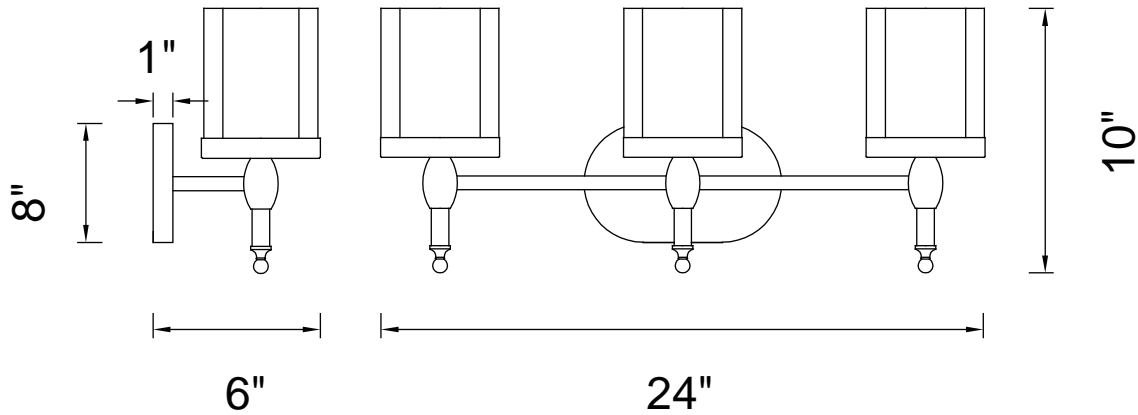

PROJECT: _____
 FIXTURE TYPE: _____
 LOCATION: _____
 CONTACT/PHONE: _____

Item	9851W24-3-601
Collection	MAYBELLE
Finish	Chrome
Glass	Clear
Crystal	-----
Input	120V AC,60HZ,AC

Shade	-----
Length/Dia.	24"
Width/Ext.	6"
Height	10"
Maximum	-----
Lumens	-----

Light Source	E26
Bulb Info.	3x60W
Included	-----
Dimmable	Yes
Color	-----
Weight	