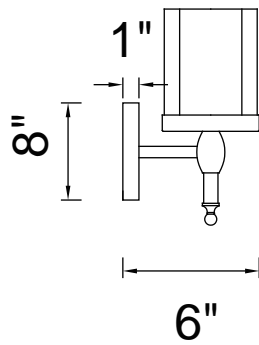

PROJECT: \_\_\_\_\_  
 FIXTURE TYPE: \_\_\_\_\_  
 LOCATION: \_\_\_\_\_  
 CONTACT/PHONE: \_\_\_\_\_

Item	9851W34-4-601
Collection	MAYBELLE
Finish	Chrome
Glass	Clear
Crystal	-----
Input	120V AC,60HZ,AC

Shade	-----
Length/Dia.	34"
Width/Ext.	6"
Height	10"
Maximum	-----
Lumens	-----

Light Source	E26
Bulb Info.	4x60W
Included	-----
Dimmable	Yes
Color	-----
Weight	