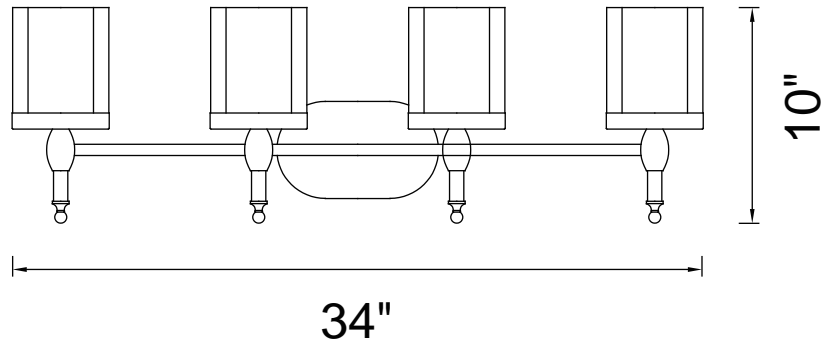

PROJECT: \_\_\_\_\_  
 FIXTURE TYPE: \_\_\_\_\_  
 LOCATION: \_\_\_\_\_  
 CONTACT/PHONE: \_\_\_\_\_

Item	9851W34-4-601
Collection	MAYBELLE
Finish	Chrome
Glass	Clear
Crystal	-----
Input	120V AC,60HZ,AC

Shade	-----
Length/Dia.	34"
Width/Ext.	6"
Height	10"
Maximum	-----
Lumens	-----

Light Source	E26
Bulb Info.	4x60W
Included	-----
Dimmable	Yes
Color	-----
Weight	