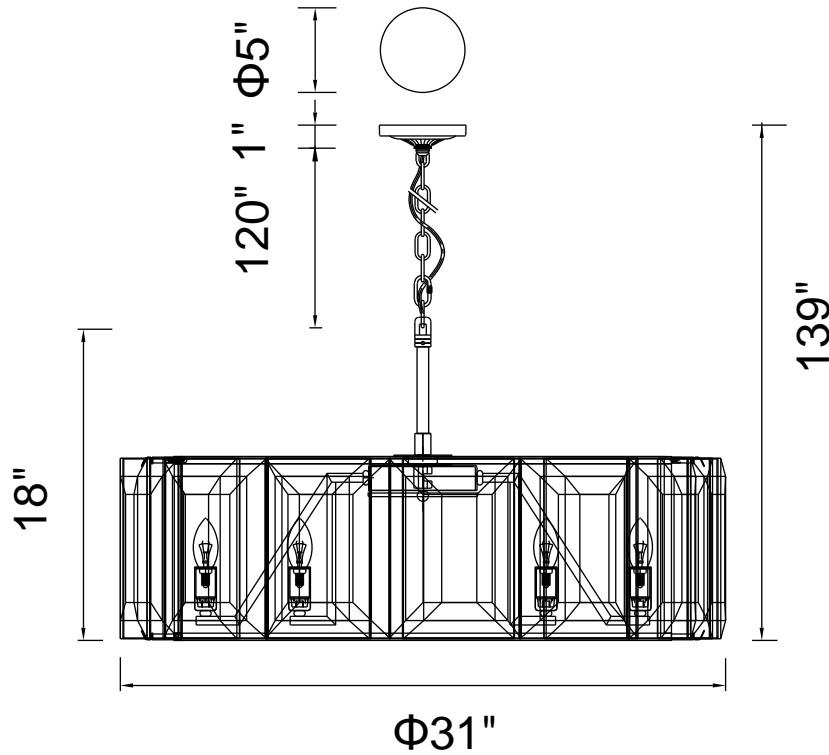

PROJECT: \_\_\_\_\_

FIXTURE TYPE: \_\_\_\_\_

LOCATION: \_\_\_\_\_

CONTACT/PHONE: \_\_\_\_\_

Item	9860P31-12-101
Collection	JACQUET
Finish	Black
Glass	-----
Crystal	Clear
Input	120V AC,60HZ,AC

Shade	-----
Length/Dia.	31"
Width/Ext.	-----
Height	18"
Maximum	139"
Lumens	-----

Light Source	E12
Bulb Info.	12x60W
Included	-----
Dimmable	Yes
Color	-----
Weight	