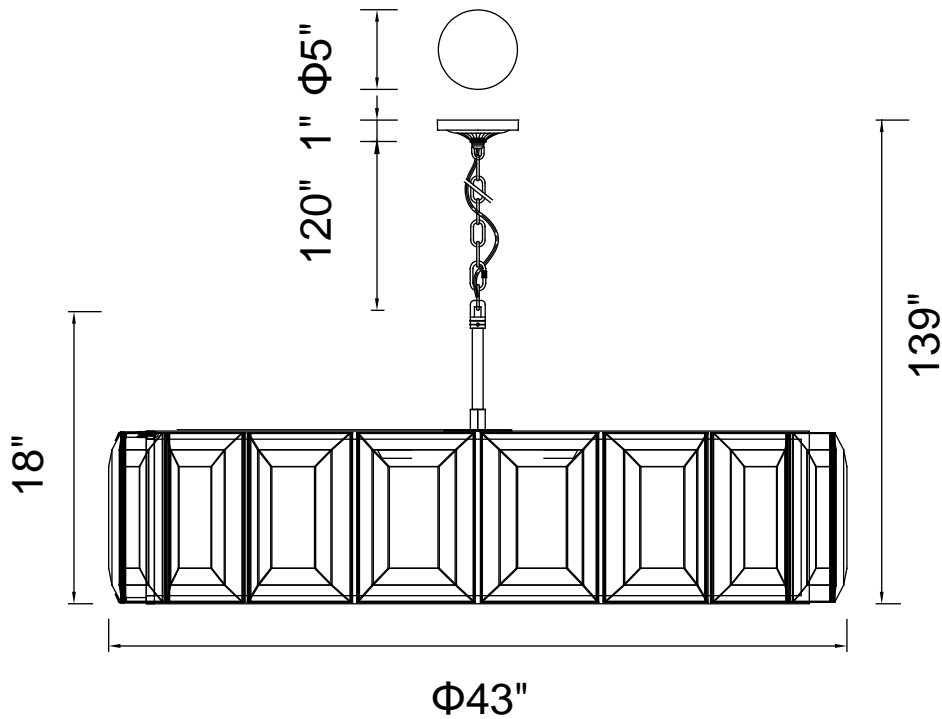

PROJECT: _____

FIXTURE TYPE: _____

LOCATION: _____

CONTACT/PHONE: _____

Item	9860P43-18-101
Collection	JACQUET
Finish	Black
Glass	-----
Crystal	Clear
Input	120V AC,60HZ,AC

Shade	-----
Length/Dia.	43"
Width/Ext.	-----
Height	18"
Maximum	139"
Lumens	-----

Light Source	E12
Bulb Info.	18x60W
Included	-----
Dimmable	Yes
Color	-----
Weight	