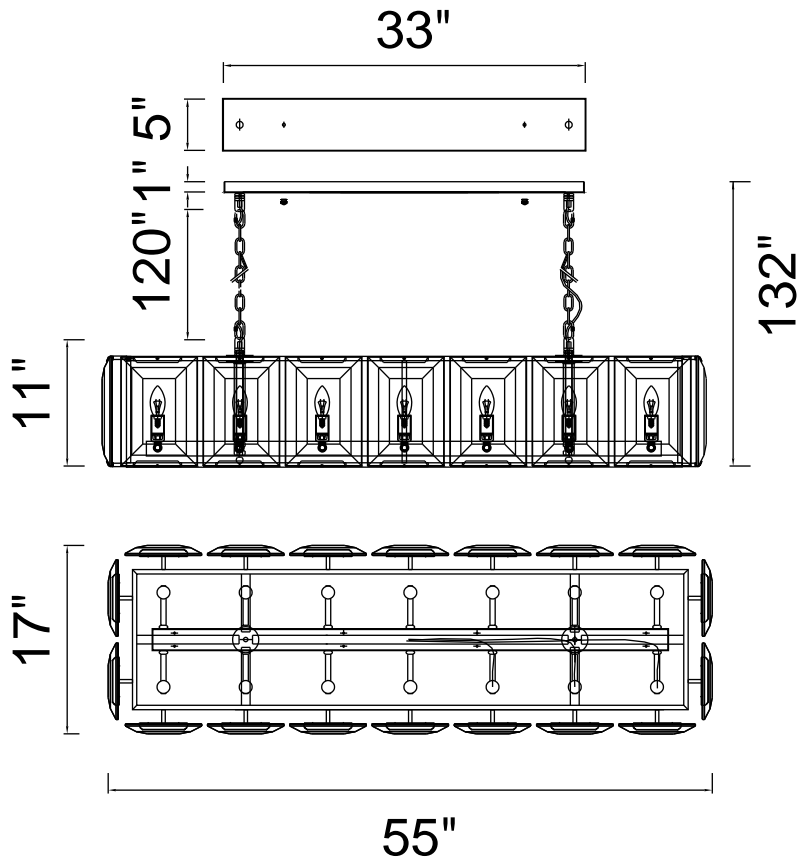

PROJECT: \_\_\_\_\_

FIXTURE TYPE: \_\_\_\_\_

LOCATION: \_\_\_\_\_

CONTACT/PHONE: \_\_\_\_\_

Item	9860P55-14-101
Collection	JACQUET
Finish	Black
Glass	-----
Crystal	Clear
Input	120V AC,60HZ,AC

Shade	-----
Length/Dia.	55"
Width/Ext.	17"
Height	11"
Maximum	132"
Lumens	-----

Light Source	E12
Bulb Info.	14x60W
Included	-----
Dimmable	Yes
Color	-----
Weight	