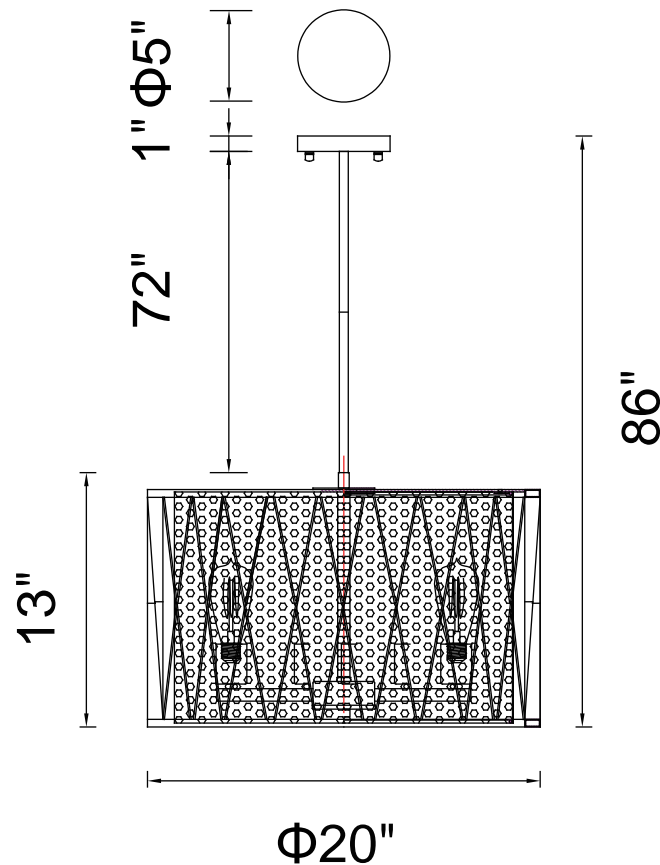

PROJECT: _____

FIXTURE TYPE: _____

LOCATION: _____

CONTACT/PHONE: _____

Item	9889P20-4-101
Collection	TAPEDIA
Finish	Black
Glass	-----
Crystal	-----
Input	120V AC,60HZ,AC

Shade	-----
Length/Dia.	20"
Width/Ext.	-----
Height	13"
Maximum	-----
Lumens	-----

Light Source	E26
Bulb Info.	4x60W
Included	-----
Dimmable	Yes
Color	-----
Weight	