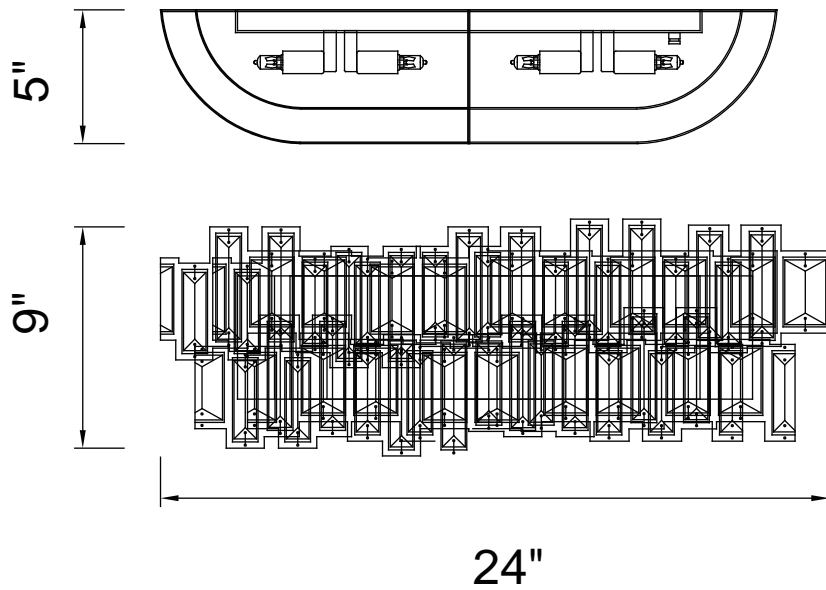

PROJECT: _____
 FIXTURE TYPE: _____
 LOCATION: _____
 CONTACT/PHONE: _____

Item	9903W24-4-193
Collection	QUIDA
Finish	Champagne
Glass	-----
Crystal	Clear
Input	120V AC,60HZ,AC

Shade	-----
Length/Dia.	24"
Width/Ext.	5"
Height	9"
Maximum	-----
Lumens	-----

Light Source	G9
Bulb Info.	4x40W
Included	-----
Dimmable	Yes
Color	-----
Weight	