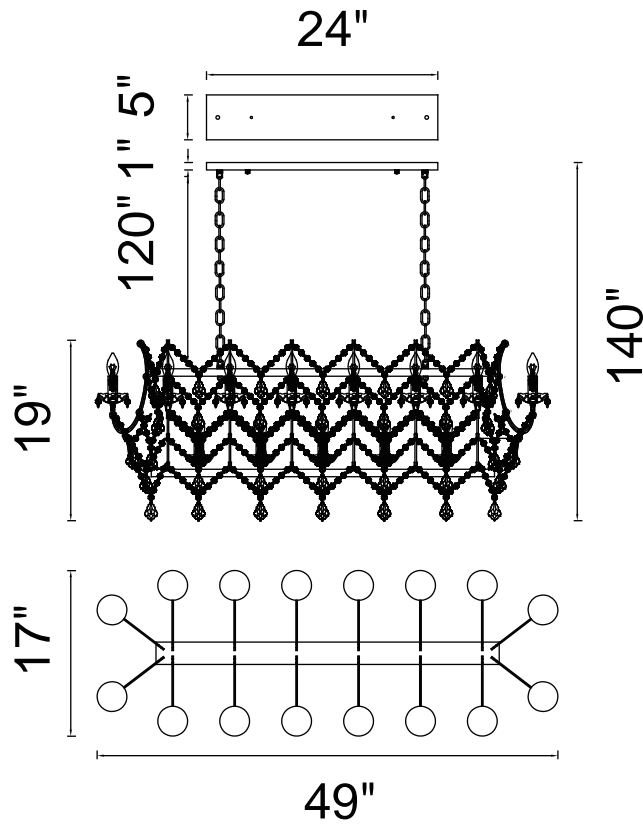

PROJECT: \_\_\_\_\_

FIXTURE TYPE: \_\_\_\_\_

LOCATION: \_\_\_\_\_

CONTACT/PHONE: \_\_\_\_\_

Item	9910P49-21-199
Collection	MEDINA
Finish	Light Brown
Glass	-----
Crystal	Clear
Input	120V AC,60HZ,AC

Shade	-----
Length/Dia.	49"
Width/Ext.	17"
Height	19"
Maximum	140"
Lumens	-----

Light Source	E12
Bulb Info.	21x60W
Included	-----
Dimmable	Yes
Color	-----
Weight	