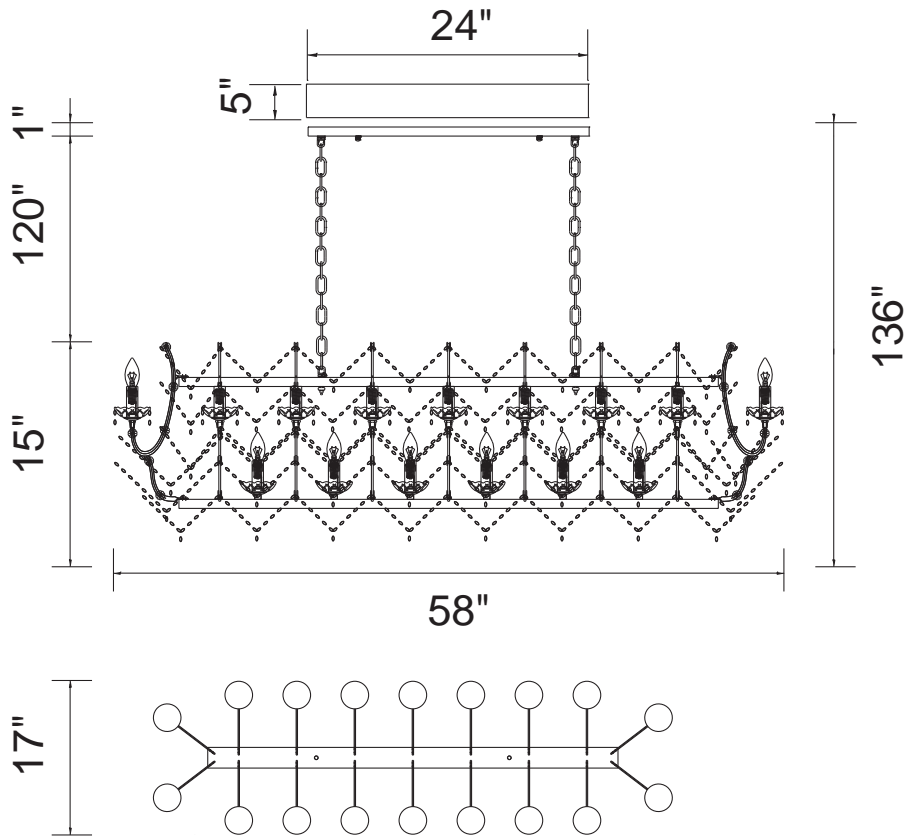

# CWI LIGHTING

BRIGHTER LIVING. SIMPLIFIED.

PROJECT: \_\_\_\_\_

FIXTURE TYPE: \_\_\_\_\_

LOCATION: \_\_\_\_\_

CONTACT/PHONE: \_\_\_\_\_

Item	9910P58-24-601
Collection	ALEKA
Finish	Chrome
Glass	-----
Crystal	Clear
Input	120V AC,60HZ,AC

Shade	-----
Length/Dia.	58"
Width/Ext.	17"
Height	15"
Maximum	136"
Lumens	-----

Light Source	E12
Bulb Info.	24x60W
Included	-----
Dimmable	No
Color	-----
Weight	