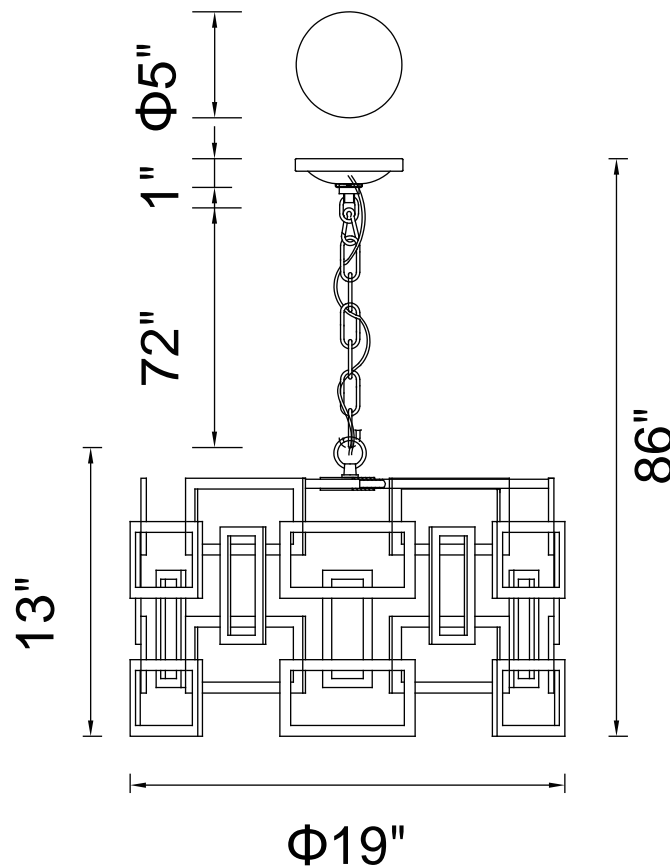

PROJECT: _____

FIXTURE TYPE: _____

LOCATION: _____

CONTACT/PHONE: _____

Item	9913P19-3-205
Collection	LITANI
Finish	Brown
Glass	-----
Crystal	Clear
Input	120V AC,60HZ,AC

Shade	-----
Length/Dia.	19"
Width/Ext.	-----
Height	13"
Maximum	-----
Lumens	-----

Light Source	E26
Bulb Info.	3x60W
Included	-----
Dimmable	Yes
Color	-----
Weight	