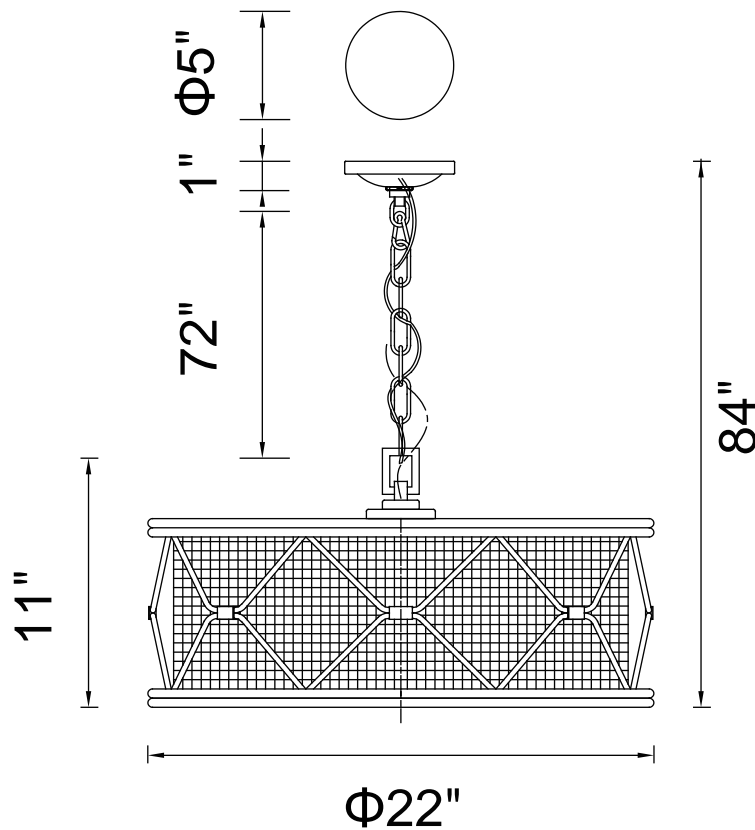

PROJECT: _____

FIXTURE TYPE: _____

LOCATION: _____

CONTACT/PHONE: _____

Item	9914P22-4-204
Collection	KALI
Finish	Light Brown
Glass	Clear
Crystal	-----
Input	120V AC,60HZ,AC

Shade	-----
Length/Dia.	22"
Width/Ext.	-----
Height	11"
Maximum	84"
Lumens	-----

Light Source	E26
Bulb Info.	4x60W
Included	-----
Dimmable	Yes
Color	-----
Weight	