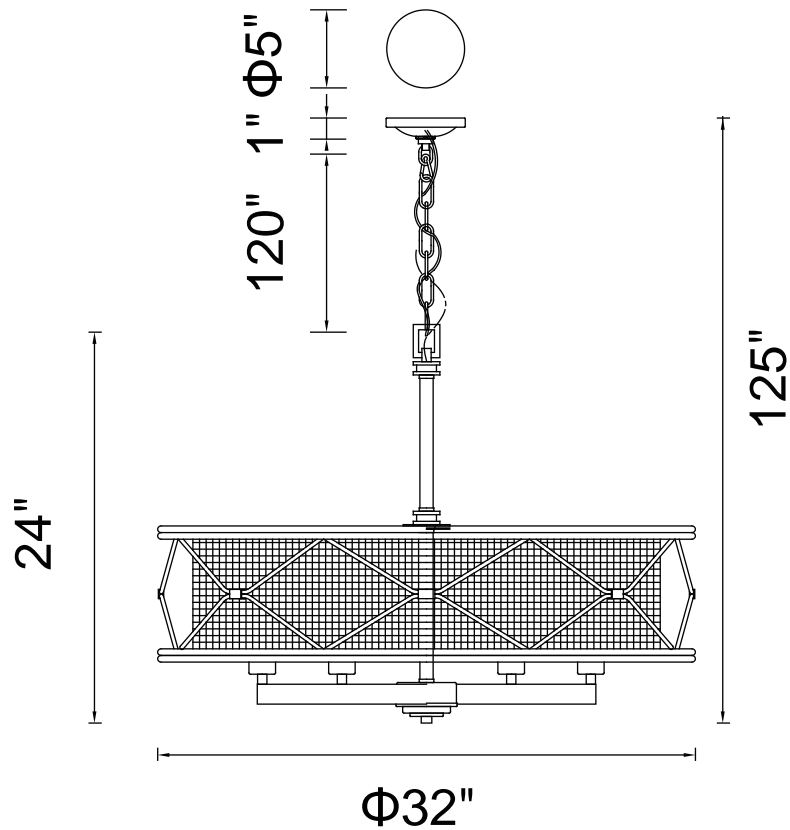

PROJECT: \_\_\_\_\_

FIXTURE TYPE: \_\_\_\_\_

LOCATION: \_\_\_\_\_

CONTACT/PHONE: \_\_\_\_\_

Item	9914P32-6-204
Collection	KALI
Finish	Light Brown
Glass	-----
Crystal	-----
Input	120V AC,60HZ,AC

Shade	-----
Length/Dia.	32"
Width/Ext.	-----
Height	24"
Maximum	125"
Lumens	-----

Light Source	E26
Bulb Info.	6x60W
Included	-----
Dimmable	Yes
Color	-----
Weight	