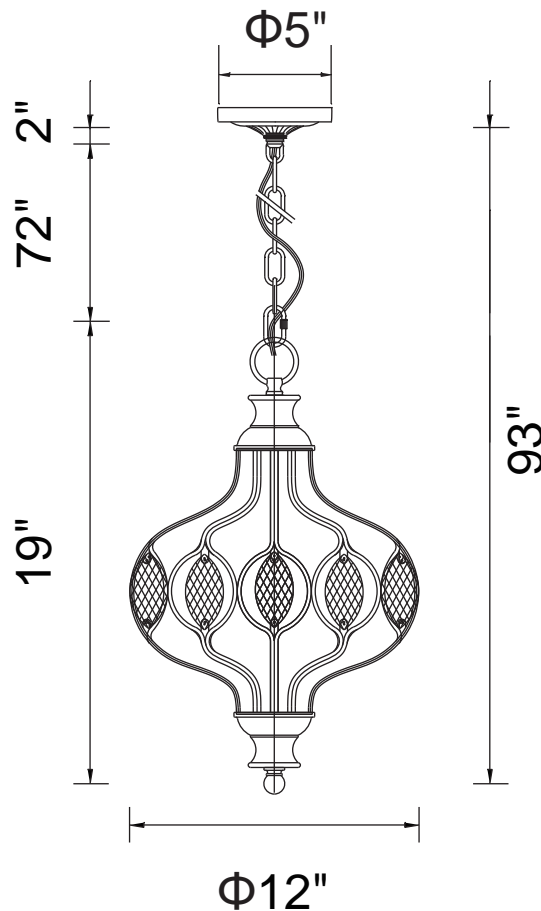

PROJECT: \_\_\_\_\_

FIXTURE TYPE: \_\_\_\_\_

LOCATION: \_\_\_\_\_

CONTACT/PHONE: \_\_\_\_\_

Item	9935P12-1-182
Collection	ALTAIR
Finish	Antique Bronze
Glass	-----
Crystal	Clear
Input	120V AC,60HZ,AC

Shade	-----
Length/Dia.	12"
Width/Ext.	-----
Height	19"
Maximum	93"
Lumens	-----

Light Source	E12
Bulb Info.	1x60W
Included	-----
Dimmable	Yes
Color	-----
Weight	