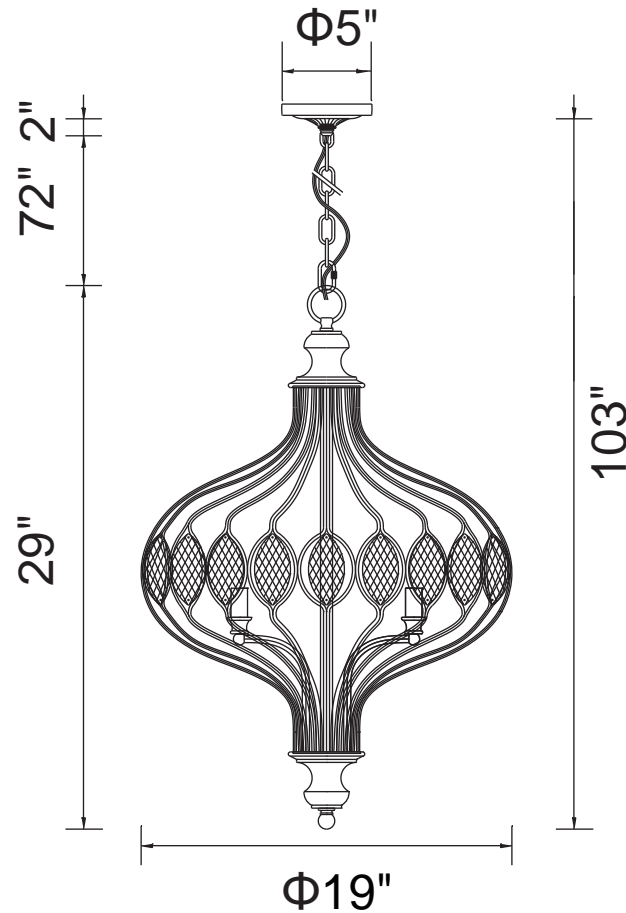

PROJECT: _____

FIXTURE TYPE: _____

LOCATION: _____

CONTACT/PHONE: _____

Item	9935P19-6-182
Collection	ALTAIR
Finish	Antique Bronze
Glass	-----
Crystal	Clear
Input	120V AC,60HZ,AC

Shade	-----
Length/Dia.	19"
Width/Ext.	-----
Height	29"
Maximum	103"
Lumens	-----

Light Source	E12
Bulb Info.	6x60W
Included	-----
Dimmable	Yes
Color	-----
Weight	