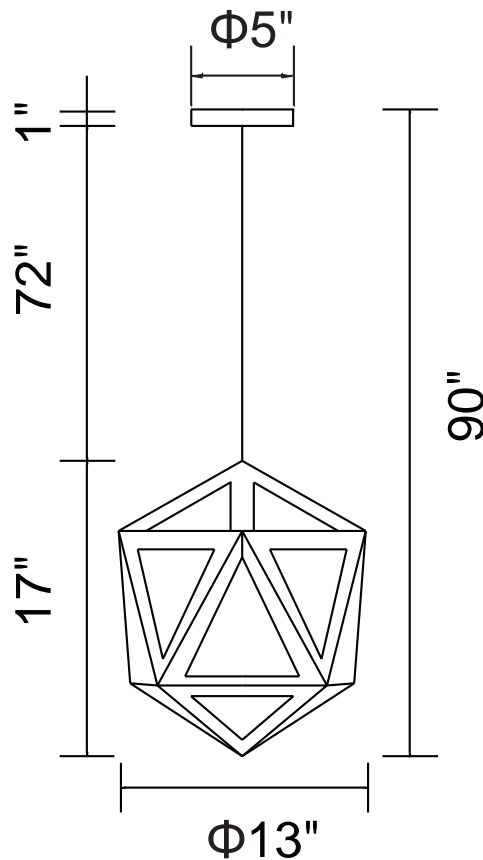

PROJECT: _____

FIXTURE TYPE: _____

LOCATION: _____

CONTACT/PHONE: _____

Item	9945P13-1-101
Collection	PENTO
Wood	Natural Wood
Finish	Black
Crystal	-----
Input	120V AC,60HZ,AC

Shade	-----
Length/Dia.	13"
Width/Ext.	-----
Height	17"
Maximum	90"
Lumens	-----

Light Source	E26
Bulb Info.	1x60W
Included	-----
Dimmable	Yes
Color	-----
Weight	