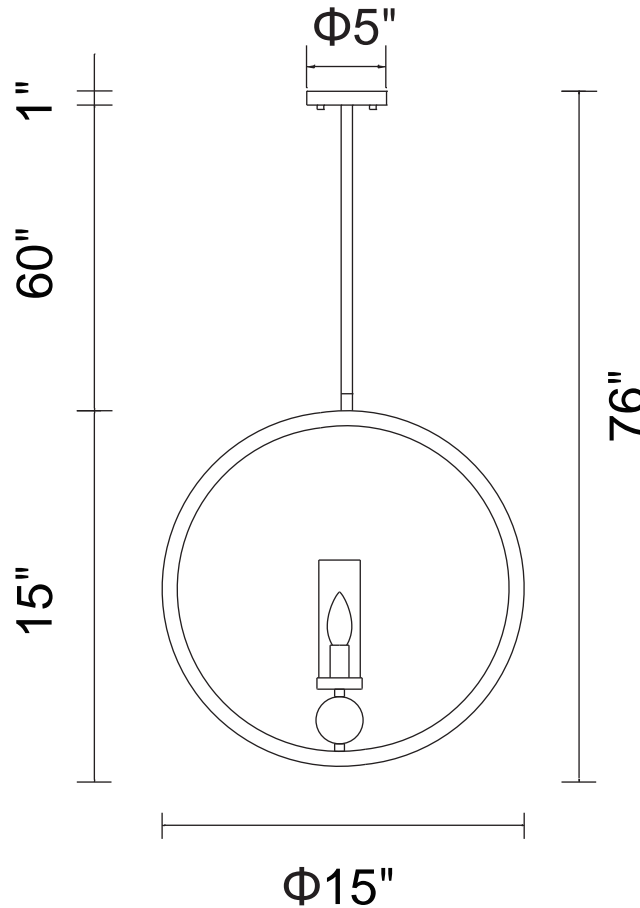

PROJECT: \_\_\_\_\_

FIXTURE TYPE: \_\_\_\_\_

LOCATION: \_\_\_\_\_

CONTACT/PHONE: \_\_\_\_\_

Item	9951P15-1-606
Collection	HARA
Finish	Satin Nickel
Glass	Clear
Crystal	-----
Input	120V AC,60HZ,AC

Shade	-----
Length/Dia.	15"
Width/Ext.	-----
Height	15"
Maximum	76"
Lumens	-----

Light Source	E12
Bulb Info.	1x60W
Included	-----
Dimmable	Yes
Color	-----
Weight	